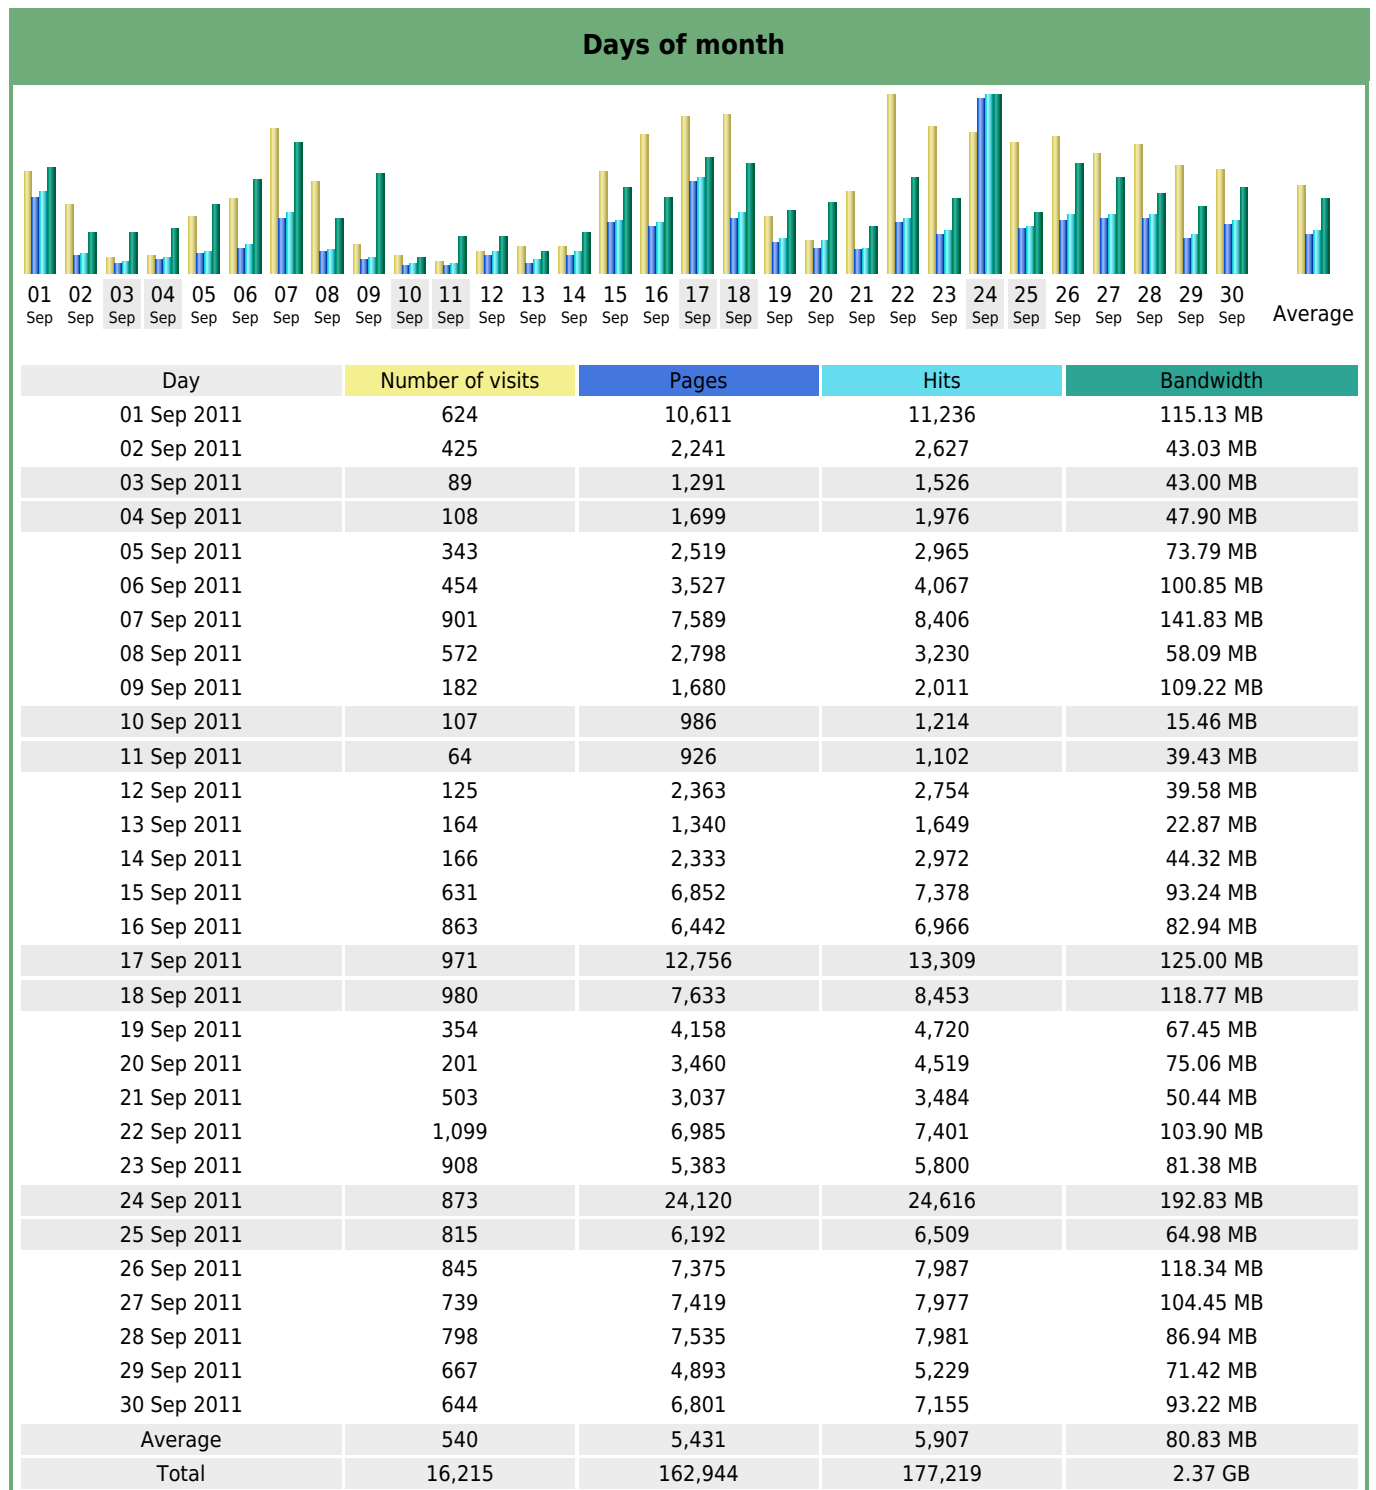

Statistics of visits of the VIVC - September 2011

Days of week

Day	Pages	Hits	Bandwidth
Mon	4,103	4,606	74.79 MB
Tue	3,936	4,553	75.81 MB
Wed	5,123	5,710	80.88 MB
Thu	6,427	6,894	88.35 MB
Fri	4,509	4,911	81.96 MB
Sat	9,788	10,166	94.07 MB
Sun	4,112	4,510	67.77 MB

Hours

Hours	Pages	Hits	Bandwidth	Hours	Pages	Hits	Bandwidth
00	3,452	3,777	75.25 MB	12	5,367	6,034	79.43 MB
01	5,032	5,301	59.98 MB	13	5,947	6,683	81.74 MB
02	4,922	5,263	63.77 MB	14	6,678	7,563	148.56 MB
03	4,083	4,424	57.42 MB	15	6,952	7,684	115.32 MB
04	3,739	4,024	46.85 MB	16	9,206	9,896	124.37 MB
05	4,302	4,571	52.03 MB	17	7,570	8,316	119.81 MB
06	4,022	4,284	81.99 MB	18	6,131	6,698	84.41 MB
07	6,097	6,477	85.95 MB	19	8,029	8,708	106.97 MB
08	5,586	6,242	113.01 MB	20	8,161	8,895	149.38 MB
09	6,700	7,394	114.98 MB	21	8,710	9,689	142.06 MB
10	6,516	7,328	96.72 MB	22	15,569	16,394	156.40 MB
11	6,424	7,343	121.90 MB	23	13,749	14,231	146.52 MB