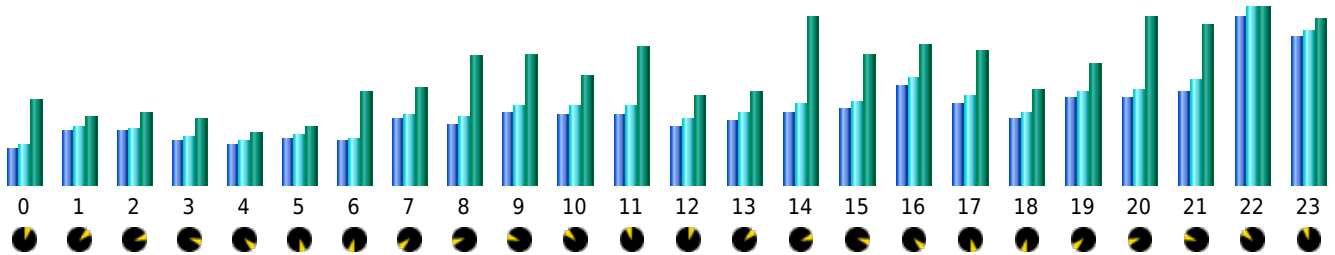

Statistics of visits of the VIVC - September 2011

Days of week

Day	Pages	Hits	Bandwidth
Mon	4,103	4,606	74.79 MB
Tue	3,936	4,553	75.81 MB
Wed	5,123	5,710	80.88 MB
Thu	6,427	6,894	88.35 MB
Fri	4,509	4,911	81.96 MB
Sat	9,788	10,166	94.07 MB
Sun	4,112	4,510	67.77 MB

Hours

Hours	Pages	Hits	Bandwidth	Hours	Pages	Hits	Bandwidth
00	3,452	3,777	75.25 MB	12	5,367	6,034	79.43 MB
01	5,032	5,301	59.98 MB	13	5,947	6,683	81.74 MB
02	4,922	5,263	63.77 MB	14	6,678	7,563	148.56 MB
03	4,083	4,424	57.42 MB	15	6,952	7,684	115.32 MB
04	3,739	4,024	46.85 MB	16	9,206	9,896	124.37 MB
05	4,302	4,571	52.03 MB	17	7,570	8,316	119.81 MB
06	4,022	4,284	81.99 MB	18	6,131	6,698	84.41 MB
07	6,097	6,477	85.95 MB	19	8,029	8,708	106.97 MB
08	5,586	6,242	113.01 MB	20	8,161	8,895	149.38 MB
09	6,700	7,394	114.98 MB	21	8,710	9,689	142.06 MB
10	6,516	7,328	96.72 MB	22	15,569	16,394	156.40 MB
11	6,424	7,343	121.90 MB	23	13,749	14,231	146.52 MB