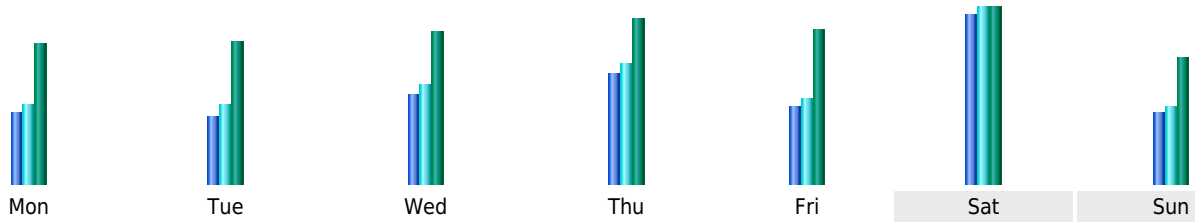

Statistics of visits of the VIVC - September 2011

Days of week

Day	Pages	Hits	Bandwidth
Mon	4,103	4,606	74.79 MB
Tue	3,936	4,553	75.81 MB
Wed	5,123	5,710	80.88 MB
Thu	6,427	6,894	88.35 MB
Fri	4,509	4,911	81.96 MB
Sat	9,788	10,166	94.07 MB
Sun	4,112	4,510	67.77 MB

Hours

Hours	Pages	Hits	Bandwidth	Hours	Pages	Hits	Bandwidth
00	3,452	3,777	75.25 MB	12	5,367	6,034	79.43 MB
01	5,032	5,301	59.98 MB	13	5,947	6,683	81.74 MB
02	4,922	5,263	63.77 MB	14	6,678	7,563	148.56 MB
03	4,083	4,424	57.42 MB	15	6,952	7,684	115.32 MB
04	3,739	4,024	46.85 MB	16	9,206	9,896	124.37 MB
05	4,302	4,571	52.03 MB	17	7,570	8,316	119.81 MB
06	4,022	4,284	81.99 MB	18	6,131	6,698	84.41 MB
07	6,097	6,477	85.95 MB	19	8,029	8,708	106.97 MB
08	5,586	6,242	113.01 MB	20	8,161	8,895	149.38 MB
09	6,700	7,394	114.98 MB	21	8,710	9,689	142.06 MB
10	6,516	7,328	96.72 MB	22	15,569	16,394	156.40 MB
11	6,424	7,343	121.90 MB	23	13,749	14,231	146.52 MB