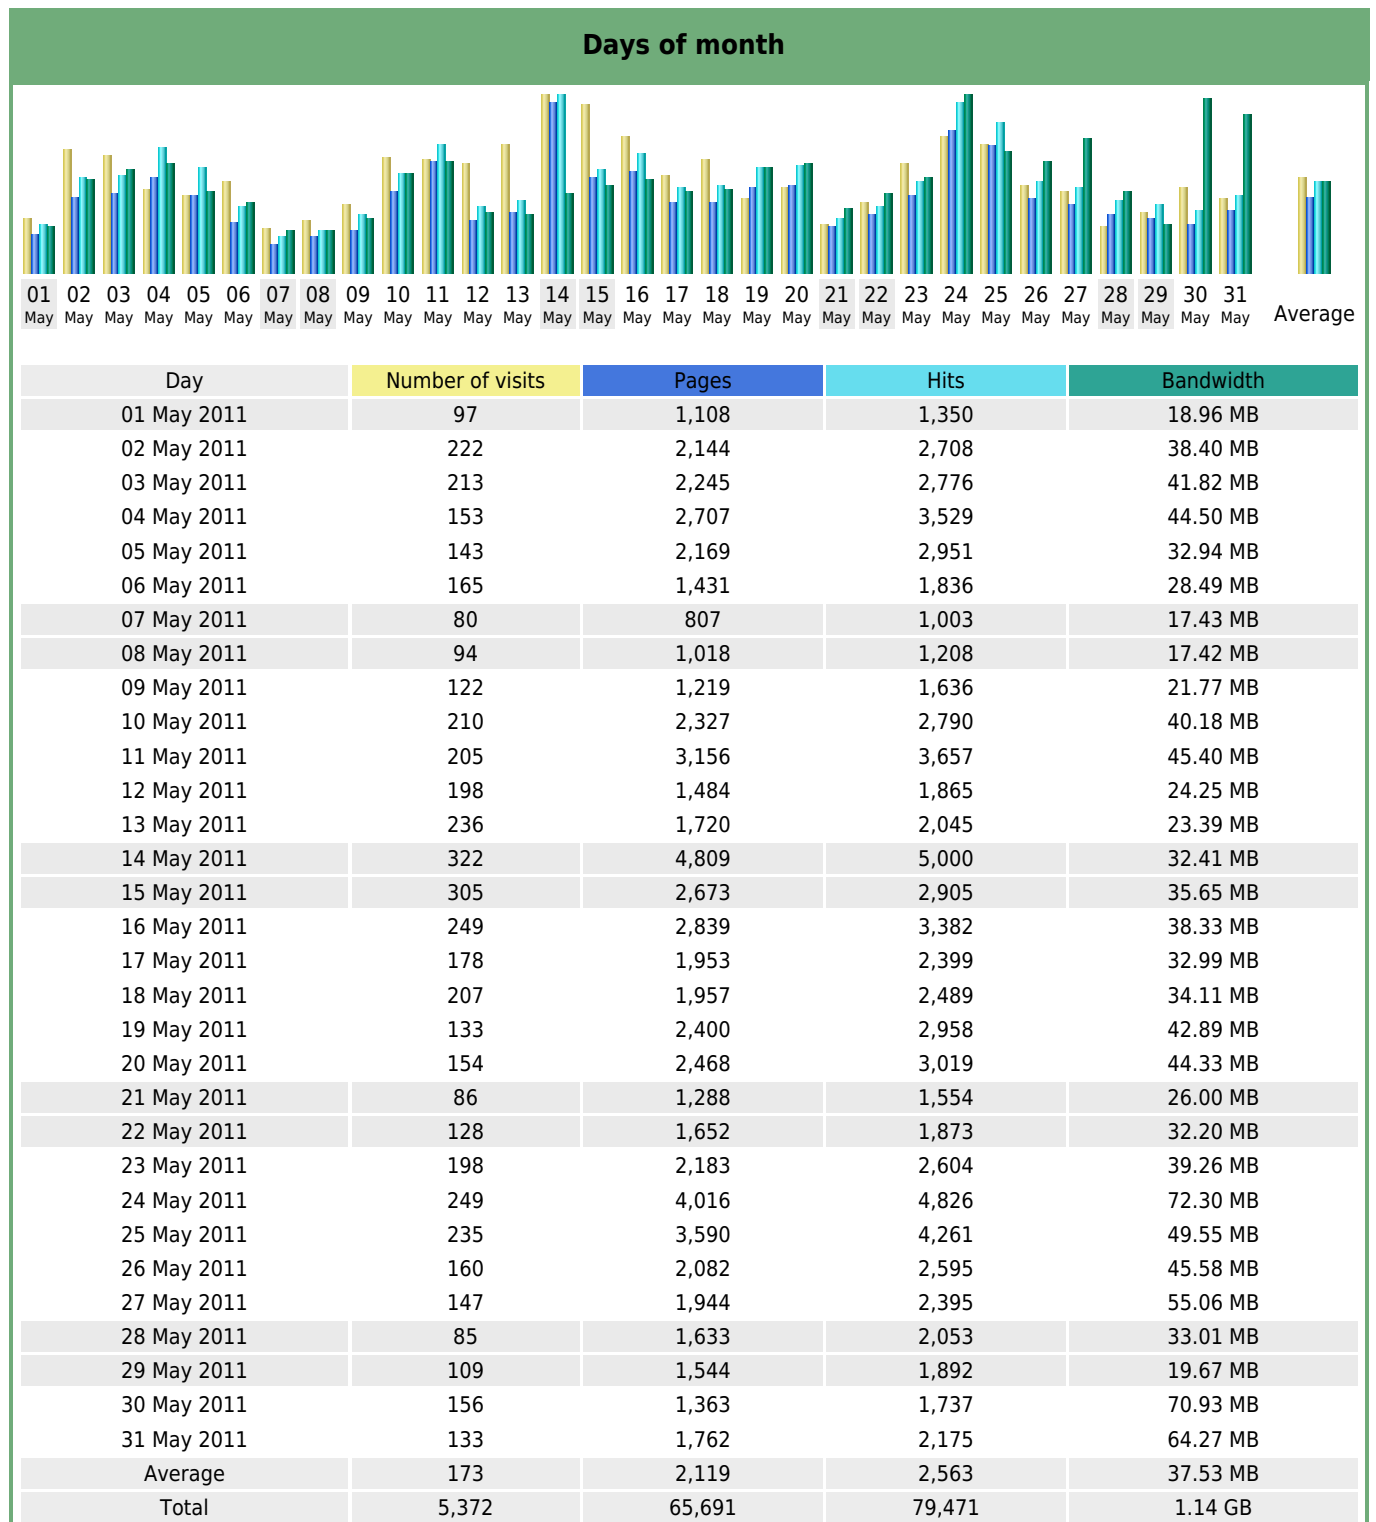

## Statistics of visits of the VIVC - May 2011

## Days of week

Day	Pages	Hits	Bandwidth
Mon	1,949	2,413	41.74 MB
Tue	2,460	2,993	50.31 MB
Wed	2,852	3,484	43.39 MB
Thu	2,033	2,592	36.41 MB
Fri	1,890	2,323	37.82 MB
Sat	2,134	2,402	27.21 MB
Sun	1,599	1,845	24.78 MB

## Hours

Hours	Pages	Hits	Bandwidth	Hours	Pages	Hits	Bandwidth
00	1,633	1,922	27.83 MB	12	3,698	4,527	84.15 MB
01	1,554	1,739	20.10 MB	13	3,677	4,529	98.15 MB
02	1,556	1,777	22.54 MB	14	4,215	5,168	75.95 MB
03	1,545	1,907	24.78 MB	15	4,019	5,034	78.58 MB
04	1,253	1,451	18.73 MB	16	3,532	4,409	63.86 MB
05	907	1,009	10.90 MB	17	3,634	4,350	66.31 MB
06	1,037	1,231	20.68 MB	18	2,638	3,174	48.70 MB
07	1,116	1,570	24.19 MB	19	2,814	3,334	42.70 MB
08	1,982	2,454	35.35 MB	20	3,140	3,738	46.44 MB
09	3,263	4,156	57.29 MB	21	3,190	3,795	57.40 MB
10	6,685	7,616	77.94 MB	22	2,408	2,948	43.45 MB
11	4,171	5,199	61.24 MB	23	2,024	2,434	56.22 MB