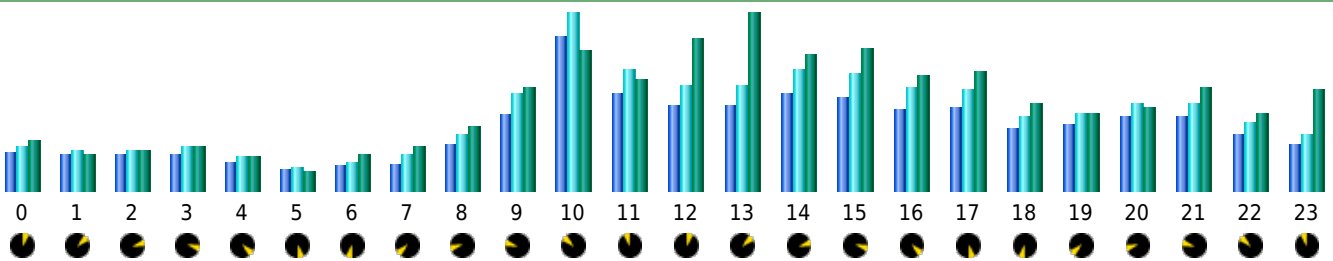

## Statistics of visits of the VIVC - May 2011

## Days of week

Day	Pages	Hits	Bandwidth
Mon	1,949	2,413	41.74 MB
Tue	2,460	2,993	50.31 MB
Wed	2,852	3,484	43.39 MB
Thu	2,033	2,592	36.41 MB
Fri	1,890	2,323	37.82 MB
Sat	2,134	2,402	27.21 MB
Sun	1,599	1,845	24.78 MB

## Hours

Hours	Pages	Hits	Bandwidth	Hours	Pages	Hits	Bandwidth
00	1,633	1,922	27.83 MB	12	3,698	4,527	84.15 MB
01	1,554	1,739	20.10 MB	13	3,677	4,529	98.15 MB
02	1,556	1,777	22.54 MB	14	4,215	5,168	75.95 MB
03	1,545	1,907	24.78 MB	15	4,019	5,034	78.58 MB
04	1,253	1,451	18.73 MB	16	3,532	4,409	63.86 MB
05	907	1,009	10.90 MB	17	3,634	4,350	66.31 MB
06	1,037	1,231	20.68 MB	18	2,638	3,174	48.70 MB
07	1,116	1,570	24.19 MB	19	2,814	3,334	42.70 MB
08	1,982	2,454	35.35 MB	20	3,140	3,738	46.44 MB
09	3,263	4,156	57.29 MB	21	3,190	3,795	57.40 MB
10	6,685	7,616	77.94 MB	22	2,408	2,948	43.45 MB
11	4,171	5,199	61.24 MB	23	2,024	2,434	56.22 MB