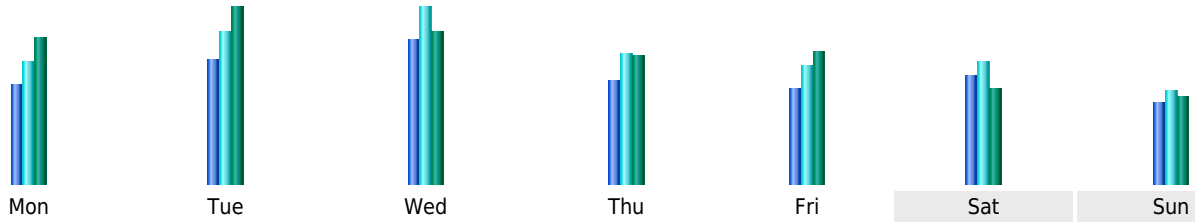

## Statistics of visits of the VIVC - May 2011

## Days of week

Day	Pages	Hits	Bandwidth
Mon	1,949	2,413	41.74 MB
Tue	2,460	2,993	50.31 MB
Wed	2,852	3,484	43.39 MB
Thu	2,033	2,592	36.41 MB
Fri	1,890	2,323	37.82 MB
Sat	2,134	2,402	27.21 MB
Sun	1,599	1,845	24.78 MB

## Hours

Hours	Pages	Hits	Bandwidth	Hours	Pages	Hits	Bandwidth
00	1,633	1,922	27.83 MB	12	3,698	4,527	84.15 MB
01	1,554	1,739	20.10 MB	13	3,677	4,529	98.15 MB
02	1,556	1,777	22.54 MB	14	4,215	5,168	75.95 MB
03	1,545	1,907	24.78 MB	15	4,019	5,034	78.58 MB
04	1,253	1,451	18.73 MB	16	3,532	4,409	63.86 MB
05	907	1,009	10.90 MB	17	3,634	4,350	66.31 MB
06	1,037	1,231	20.68 MB	18	2,638	3,174	48.70 MB
07	1,116	1,570	24.19 MB	19	2,814	3,334	42.70 MB
08	1,982	2,454	35.35 MB	20	3,140	3,738	46.44 MB
09	3,263	4,156	57.29 MB	21	3,190	3,795	57.40 MB
10	6,685	7,616	77.94 MB	22	2,408	2,948	43.45 MB
11	4,171	5,199	61.24 MB	23	2,024	2,434	56.22 MB