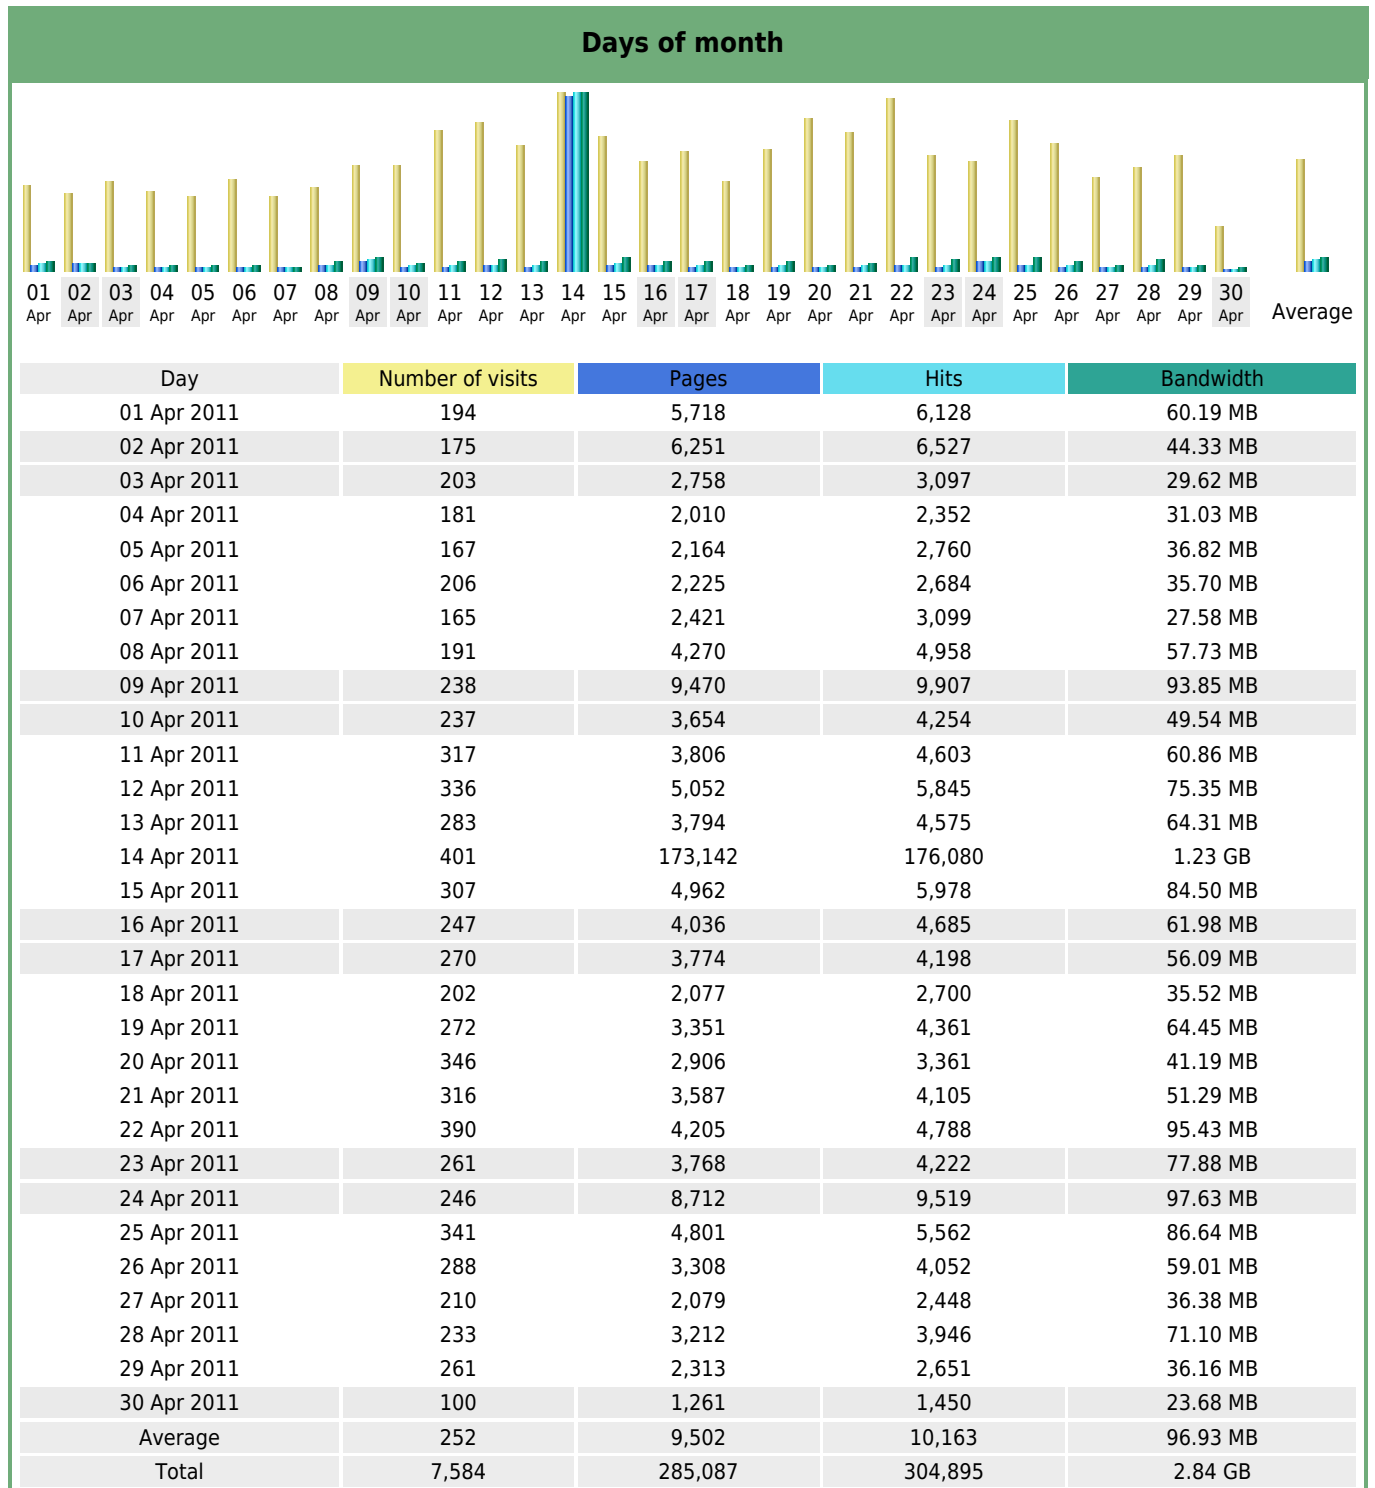

Statistics of visits of the VIVC - April 2011

Days of week

Day	Pages	Hits	Bandwidth
Mon	3,173	3,804	53.51 MB
Tue	3,468	4,254	58.91 MB
Wed	2,751	3,267	44.40 MB
Thu	45,590	46,807	352.99 MB
Fri	4,293	4,900	66.80 MB
Sat	4,957	5,358	60.34 MB
Sun	4,724	5,267	58.22 MB

Hours

Hours	Pages	Hits	Bandwidth	Hours	Pages	Hits	Bandwidth
00	11,632	12,026	105.83 MB	12	11,159	11,928	96.68 MB
01	20,951	21,327	196.91 MB	13	15,023	15,914	128.52 MB
02	21,431	21,756	185.92 MB	14	13,329	14,504	115.93 MB
03	20,643	20,945	188.64 MB	15	15,883	17,165	155.19 MB
04	21,072	21,308	176.73 MB	16	14,307	16,149	142.49 MB
05	23,828	24,112	197.21 MB	17	14,510	15,890	161.32 MB
06	6,103	6,547	71.36 MB	18	13,387	14,491	112.94 MB
07	2,751	3,255	41.76 MB	19	11,758	12,953	108.94 MB
08	3,329	3,913	59.04 MB	20	7,765	8,728	119.60 MB
09	4,007	5,139	70.43 MB	21	12,252	13,092	110.54 MB
10	4,057	4,919	67.80 MB	22	4,738	5,472	91.01 MB
11	5,973	7,331	120.98 MB	23	5,199	6,031	82.07 MB