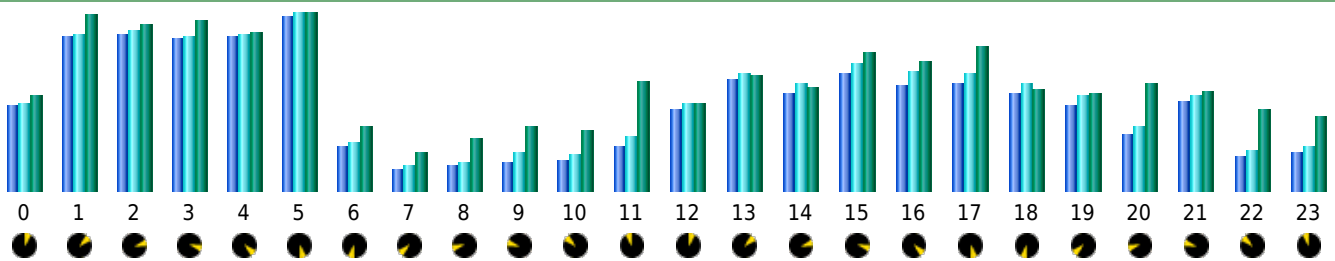

Statistics of visits of the VIVC - April 2011

Days of week

Day	Pages	Hits	Bandwidth
Mon	3,173	3,804	53.51 MB
Tue	3,468	4,254	58.91 MB
Wed	2,751	3,267	44.40 MB
Thu	45,590	46,807	352.99 MB
Fri	4,293	4,900	66.80 MB
Sat	4,957	5,358	60.34 MB
Sun	4,724	5,267	58.22 MB

Hours

Hours	Pages	Hits	Bandwidth	Hours	Pages	Hits	Bandwidth
00	11,632	12,026	105.83 MB	12	11,159	11,928	96.68 MB
01	20,951	21,327	196.91 MB	13	15,023	15,914	128.52 MB
02	21,431	21,756	185.92 MB	14	13,329	14,504	115.93 MB
03	20,643	20,945	188.64 MB	15	15,883	17,165	155.19 MB
04	21,072	21,308	176.73 MB	16	14,307	16,149	142.49 MB
05	23,828	24,112	197.21 MB	17	14,510	15,890	161.32 MB
06	6,103	6,547	71.36 MB	18	13,387	14,491	112.94 MB
07	2,751	3,255	41.76 MB	19	11,758	12,953	108.94 MB
08	3,329	3,913	59.04 MB	20	7,765	8,728	119.60 MB
09	4,007	5,139	70.43 MB	21	12,252	13,092	110.54 MB
10	4,057	4,919	67.80 MB	22	4,738	5,472	91.01 MB
11	5,973	7,331	120.98 MB	23	5,199	6,031	82.07 MB