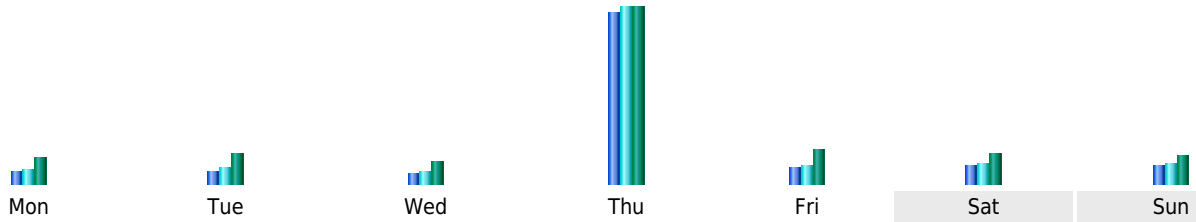

Statistics of visits of the VIVC - April 2011

Days of week

Day	Pages	Hits	Bandwidth
Mon	3,173	3,804	53.51 MB
Tue	3,468	4,254	58.91 MB
Wed	2,751	3,267	44.40 MB
Thu	45,590	46,807	352.99 MB
Fri	4,293	4,900	66.80 MB
Sat	4,957	5,358	60.34 MB
Sun	4,724	5,267	58.22 MB

Hours

Hours	Pages	Hits	Bandwidth	Hours	Pages	Hits	Bandwidth
00	11,632	12,026	105.83 MB	12	11,159	11,928	96.68 MB
01	20,951	21,327	196.91 MB	13	15,023	15,914	128.52 MB
02	21,431	21,756	185.92 MB	14	13,329	14,504	115.93 MB
03	20,643	20,945	188.64 MB	15	15,883	17,165	155.19 MB
04	21,072	21,308	176.73 MB	16	14,307	16,149	142.49 MB
05	23,828	24,112	197.21 MB	17	14,510	15,890	161.32 MB
06	6,103	6,547	71.36 MB	18	13,387	14,491	112.94 MB
07	2,751	3,255	41.76 MB	19	11,758	12,953	108.94 MB
08	3,329	3,913	59.04 MB	20	7,765	8,728	119.60 MB
09	4,007	5,139	70.43 MB	21	12,252	13,092	110.54 MB
10	4,057	4,919	67.80 MB	22	4,738	5,472	91.01 MB
11	5,973	7,331	120.98 MB	23	5,199	6,031	82.07 MB